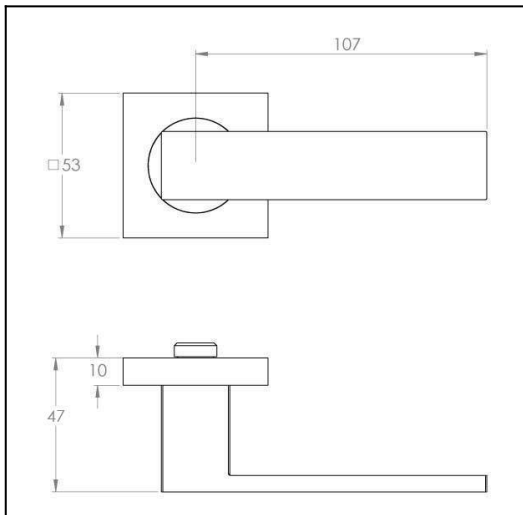

## Quad on Square Rose

**Product Code:** QU-R50-SC

**Description:**

Cutting-edge with its sleek, square lines and confident appearance, the Quad lever door handle on square backplate gives a stunning, modern feature to your doors.

**Compliance:**    

**Rose/Plate Option Selected:**

Full set

**Size Selected:**

Full set

**Material:**

Brass

**Dimensions:**

Overall h53 x w133.5 x d49 mm (see line drawing download)

**Finish:**

Satin Chrome

**Door thickness:**

Suits from 32mm to 52mm door as standard. For thicker doors longer screws and spindles are available.

**Fixing:**

Through bolt fixing, fully concealed. Self adjusting spindle 7.6mm to 8mm. Fits any lock or latch.

<http://www.designerdoorware.com.au/catalogue/17071>

**Line Drawings**

As a generic representation of the product, Line Drawings are designed for general use only and may not reflect specifics for all product options such as individual functions or sizes etc.